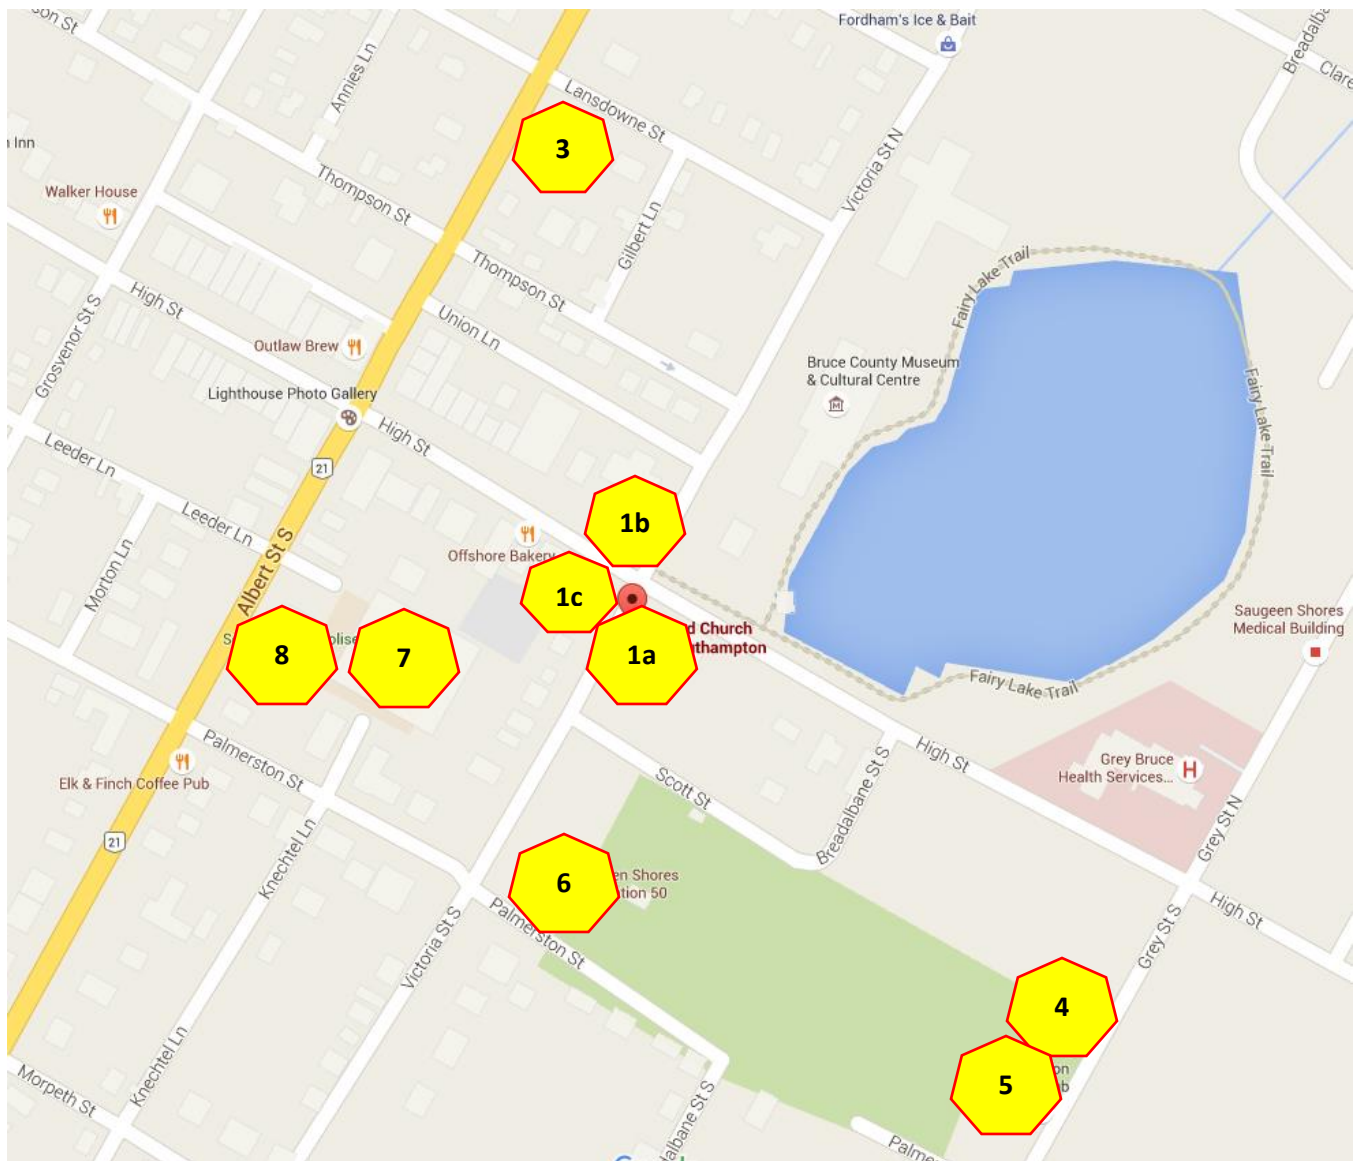

SUMMER MUSIC Venues in Southampton are shown below:

Map Key	Name	Address
1a	Southampton United Church & Tent	18 Victoria St South.
1b	St Paul's Anglican Church	248 High St.
1c	Southampton Lutheran Church	247 High St
3	St. Andrew's Presbyterian Church	47 Albert st North.
4	Chantry Centre	35 Grey St South
5	Rotary Hall	39 Grey St South
6	Southampton Fire Hall	50 Victoria St South
7	Southampton Coliseum	26 Albert St South
8	St. Patrick's Catholic Church	34 Albert St South