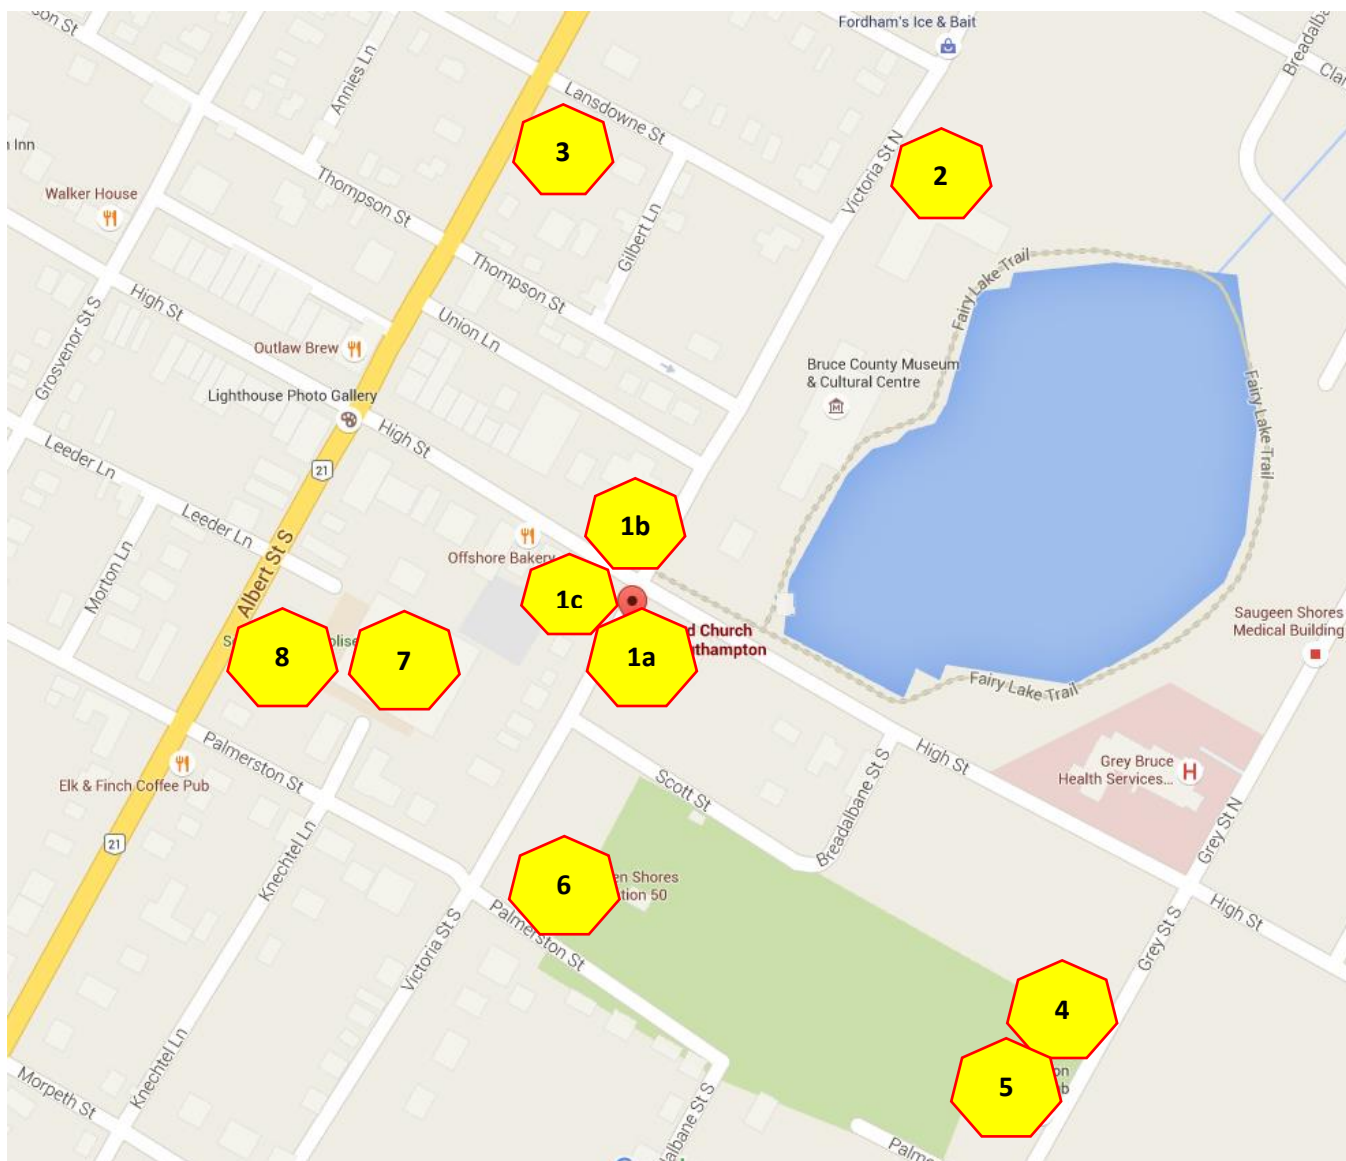

SUMMER MUSIC Venues in Southampton are shown below:

Map Key	Name	Address
1a	Southampton United Church & Tent	18 Victoria St South.
1b	St Paul's Anglican Church	248 High St.
1c	Southampton Lutheran Church	247 High St
2	G.C.Huston School	61 Victoria St North
3	St. Andrew's Presbyterian Church	47 Albert st North.
4	Chantry Centre	35 Grey St South
5	Rotary Hall	39 Grey St South
6	Southampton Fire Hall	50 Victoria St South
7	Southampton Coliseum	26 Albert St South
8	St. Patrick's Catholic Church	34 Albert St South